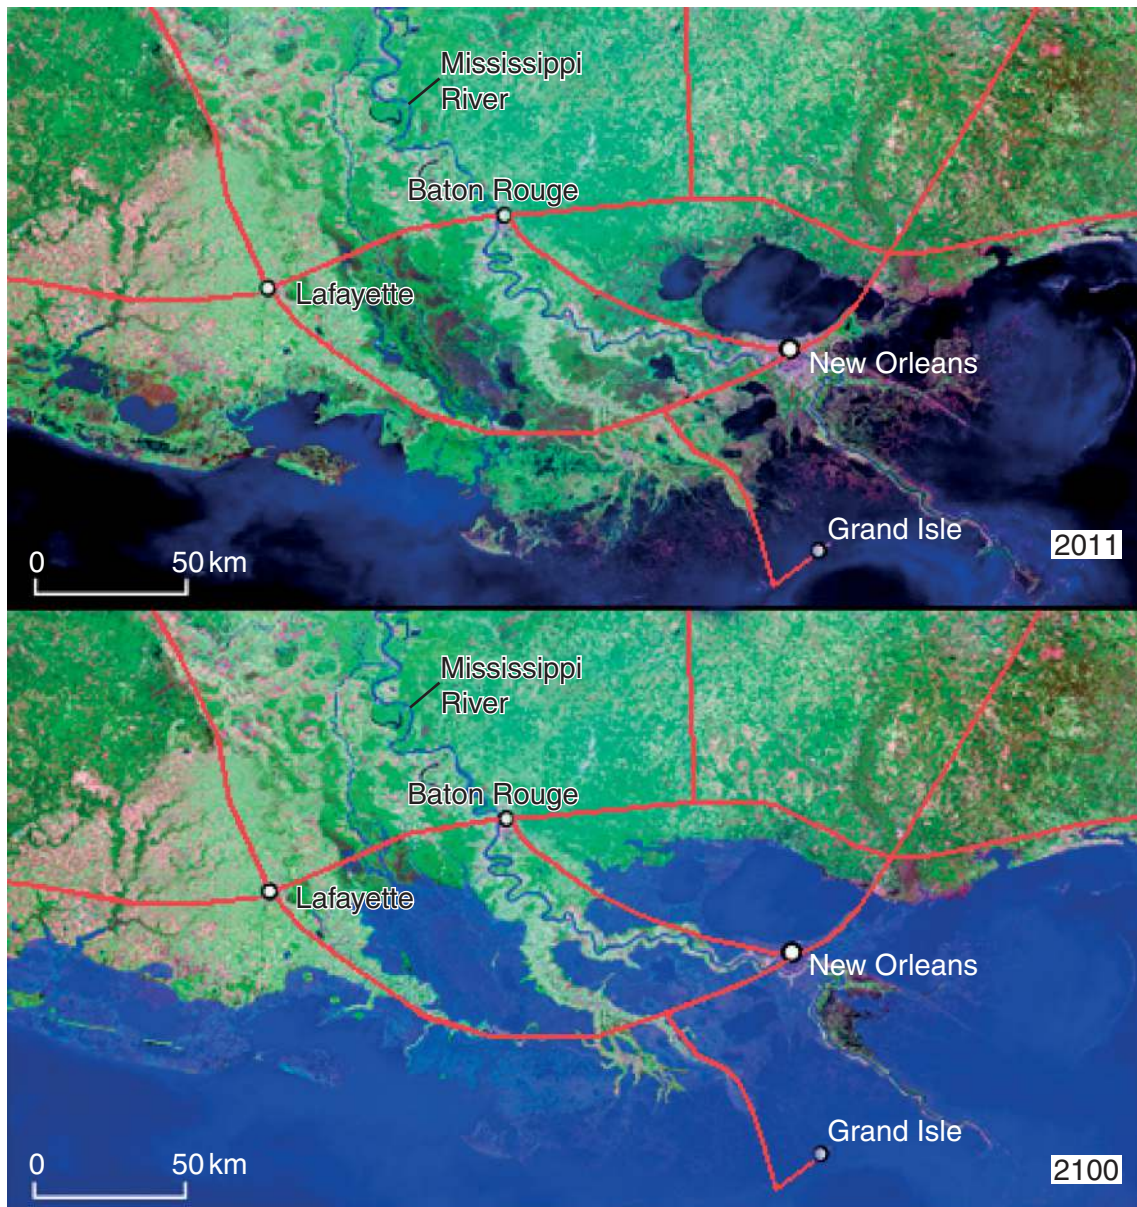

READ THESE INSTRUCTIONS FIRST

This Insert contains Fig. 1.2, Fig. 2.1, Fig. 2.3 and Fig. 4.1.
DO NOT WRITE ON THIS INSERT.

This document consists of **5** printed pages and **3** blank pages.

The Kariba Dam supplies 1266 MW of electricity to parts of both Zambia (including the Copperbelt) and Zimbabwe.

Fig. 1.2

Fig. 2.1

Camargue is one of the largest areas of wetlands in Europe, in which numerous fragile ecosystems interpenetrate. This exceptional biological richness is produced by water and salt inputs into soil through periodic flooding.

The area is of international interest in terms of its vegetation and habitats, which are also essential for the protection of migratory birds.

Fig. 2.3

Key
○ towns
— roads

Fig. 4.1

BLANK PAGE

Copyright Acknowledgements: