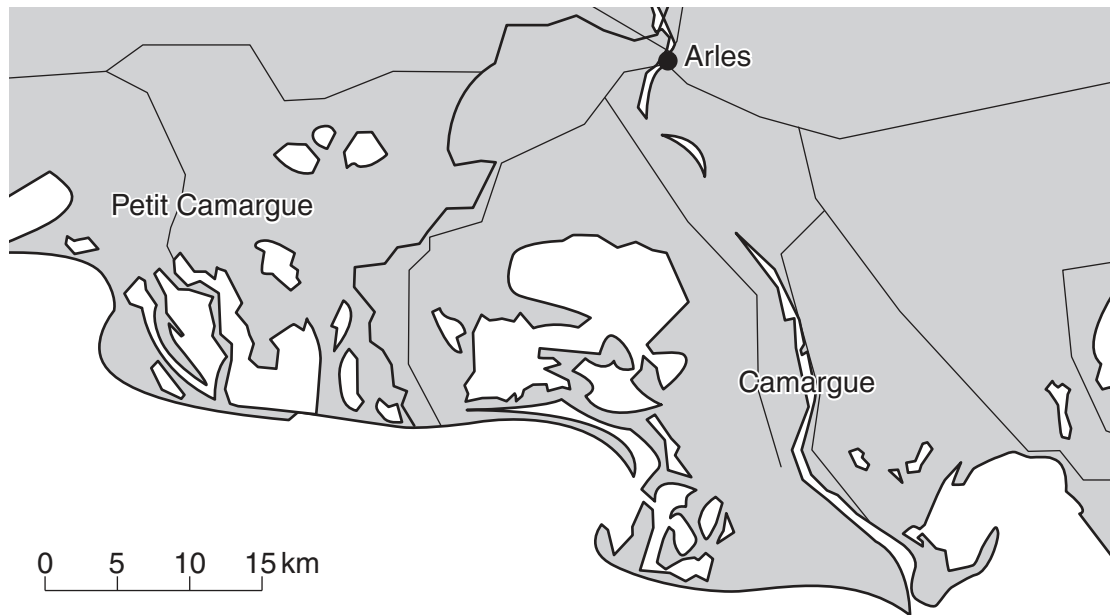

READ THESE INSTRUCTIONS FIRST

This Insert contains Fig. 1.2, Fig. 2.1, Fig. 2.3 and Fig. 4.1.
DO NOT WRITE ON THIS INSERT.

This document consists of **5** printed pages and **3** blank pages.

The Kariba Dam supplies 1266 MW of electricity to parts of both Zambia (including the Copperbelt) and Zimbabwe.

Fig. 1.2

Fig. 2.1

Camargue is one of the largest areas of wetlands in Europe, in which numerous fragile ecosystems interpenetrate. This exceptional biological richness is produced by water and salt inputs into soil through periodic flooding.

The area is of international interest in terms of its vegetation and habitats, which are also essential for the protection of migratory birds.

Fig. 2.3

Key
○ towns
— roads

Fig. 4.1

BLANK PAGE

Copyright Acknowledgements: