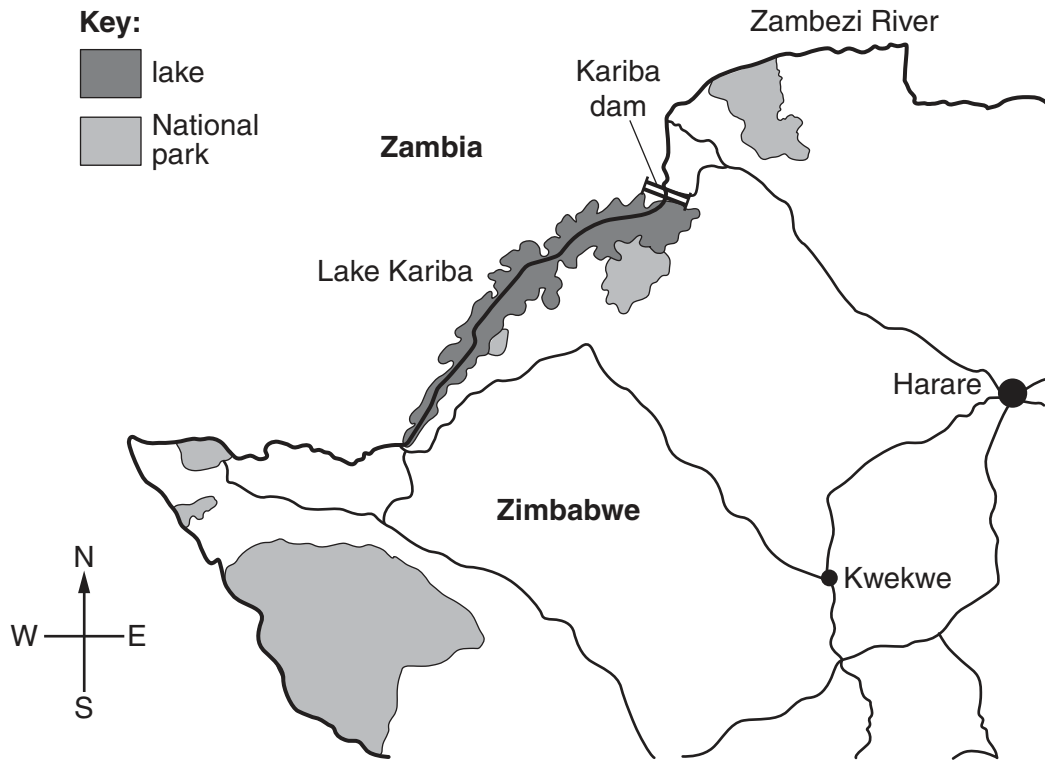

READ THESE INSTRUCTIONS FIRST

This Insert contains Fig. 1.2, Fig. 2.1, Fig. 2.3 and Fig. 4.1.
DO NOT WRITE ON THIS INSERT.

This document consists of **5** printed pages and **3** blank pages.

The Kariba Dam supplies 1266 MW of electricity to parts of both Zambia (including the Copperbelt) and Zimbabwe.

Fig. 1.2

Fig. 2.1

Camargue is one of the largest areas of wetlands in Europe, in which numerous fragile ecosystems interpenetrate. This exceptional biological richness is produced by water and salt inputs into soil through periodic flooding.

The area is of international interest in terms of its vegetation and habitats, which are also essential for the protection of migratory birds.

Fig. 2.3

Key
○ towns
— roads

Fig. 4.1

BLANK PAGE

Copyright Acknowledgements: